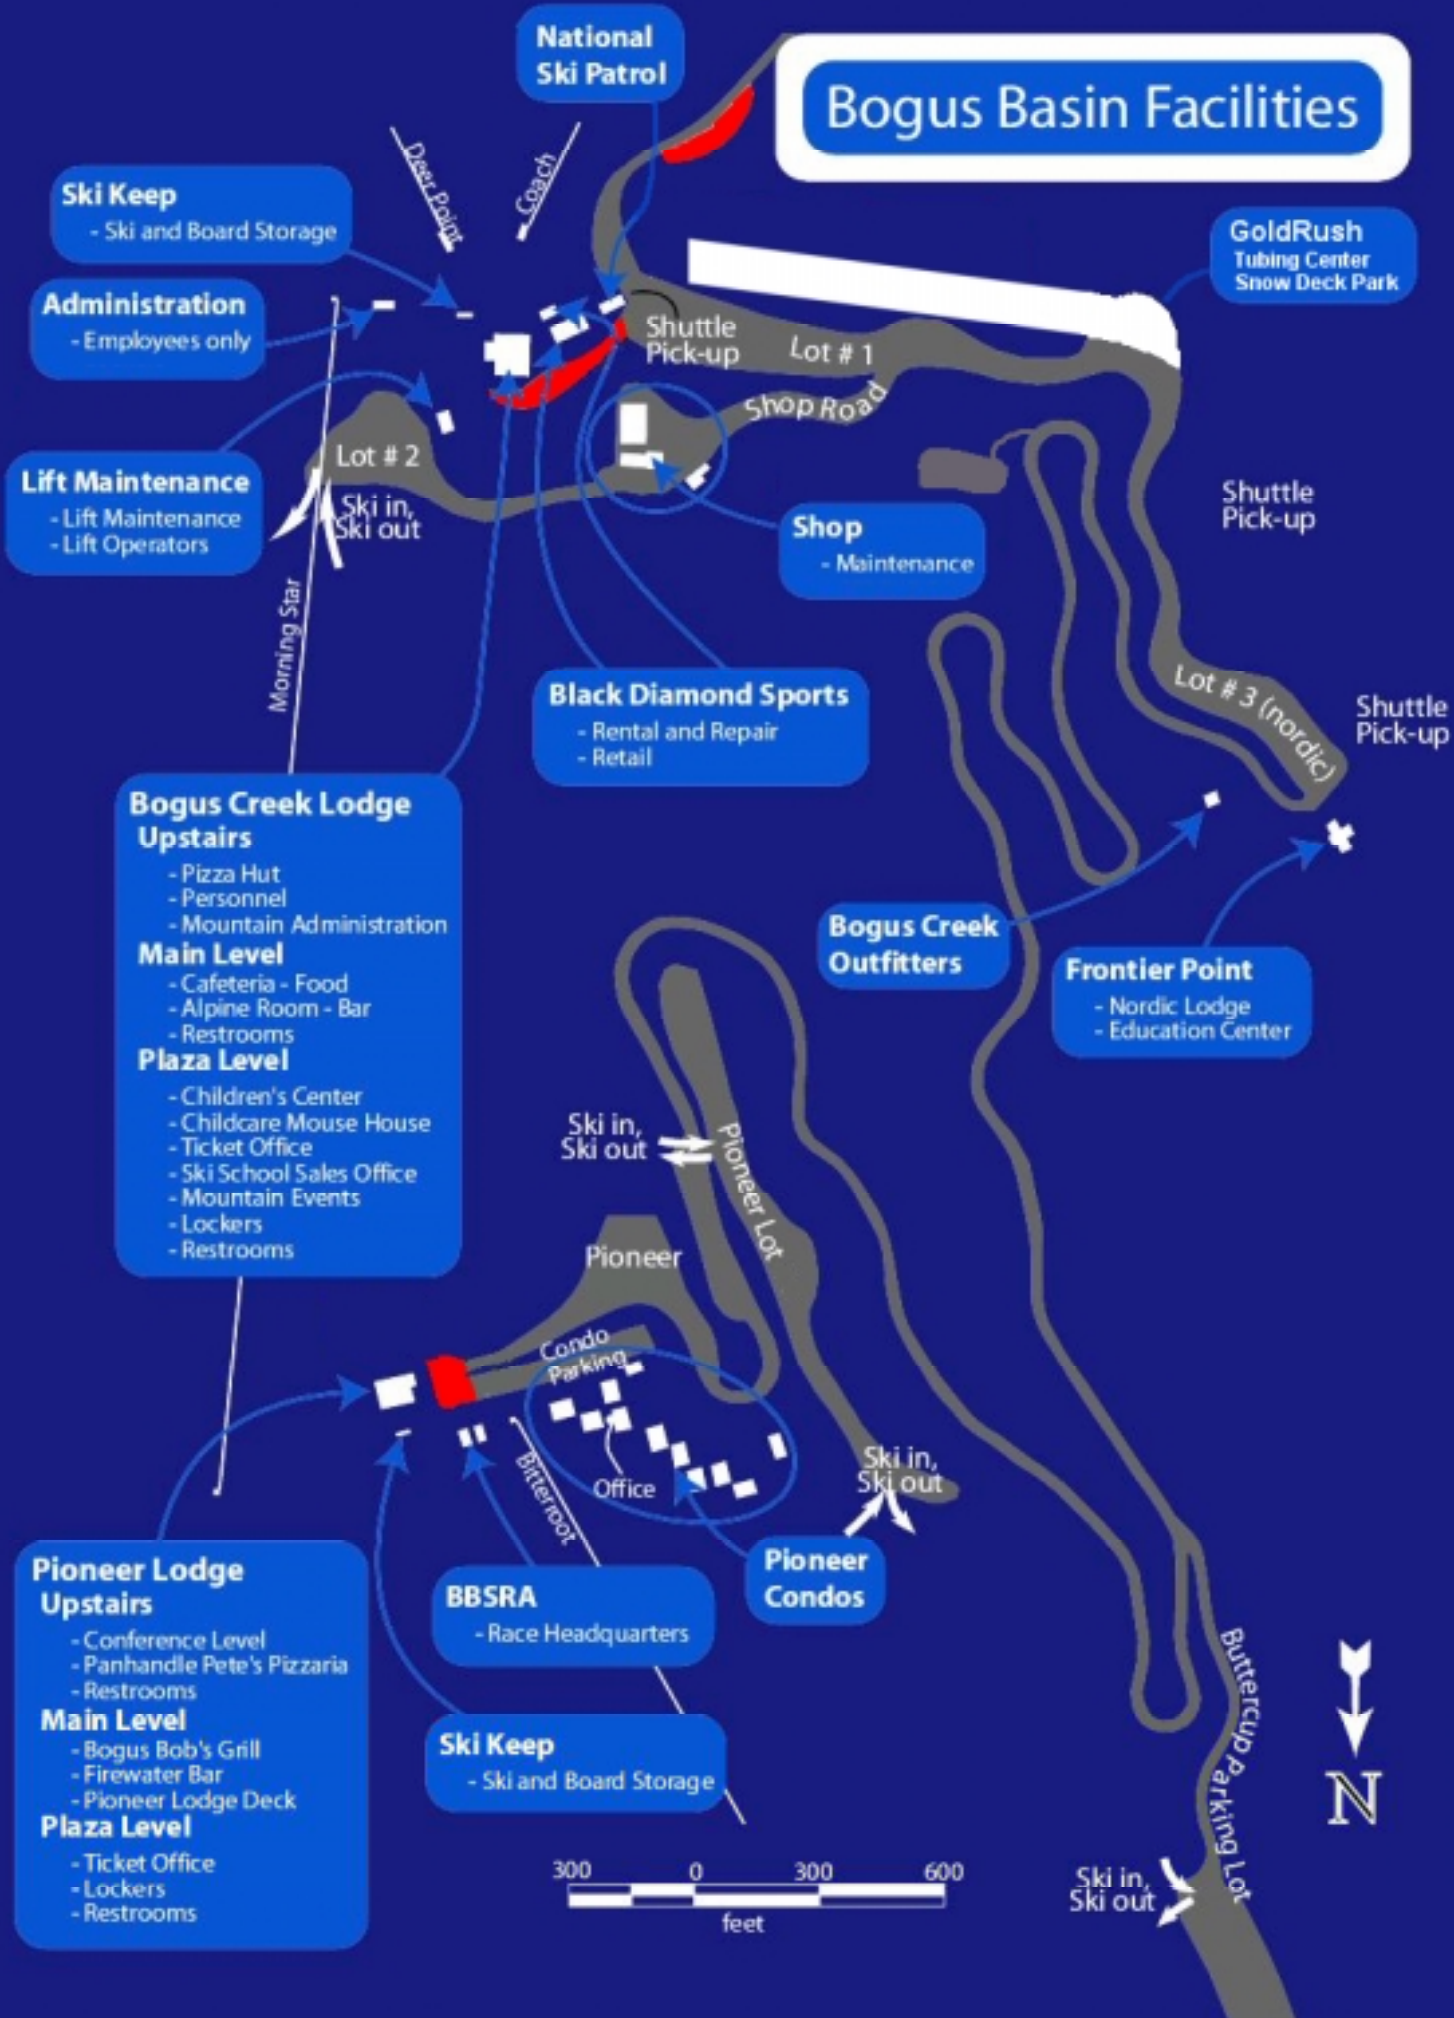

Bogus Basin Facilities

Ski Keep
- Ski and Board Storage

Administration
- Employees only

Lift Maintenance
- Lift Maintenance
- Lift Operators

Bogus Creek Lodge
Upstairs
 - Pizza Hut
 - Personnel
 - Mountain Administration
Main Level
 - Cafeteria - Food
 - Alpine Room - Bar
 - Restrooms
Plaza Level
 - Children's Center
 - Childcare Mouse House
 - Ticket Office
 - Ski School Sales Office
 - Mountain Events
 - Lockers
 - Restrooms

Pioneer Lodge
Upstairs
 - Conference Level
 - Panhandle Pete's Pizzeria
 - Restrooms
Main Level
 - Bogus Bob's Grill
 - Firewater Bar
 - Pioneer Lodge Deck
Plaza Level
 - Ticket Office
 - Lockers
 - Restrooms

BBSRA
- Race Headquarters

Ski Keep
- Ski and Board Storage

Black Diamond Sports
- Rental and Repair
- Retail

Shop
- Maintenance

Bogus Creek Outfitters

Frontier Point
- Nordic Lodge
- Education Center

GoldRush
Tubing Center
Snow Deck Park